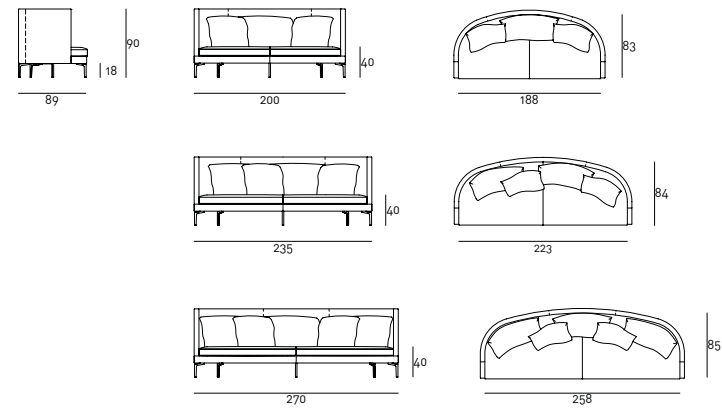

Clan Bassa

Clan Alta

Divano 200cm

Divano 235cm

Divano 270cm

Technical Drawings

Armchair

"Piccola"

"Piccola" with backrest cushion

"Grande"

"Bassa"

"Alta"

Loose Cushion

Sofa

Loose cushion

—
Clan Piccola, without backrest cushion