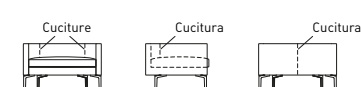

CLAN

design Piero Lissoni

Sofas and armchairs with fir honeycomb structure; for the sofas base in poplar plywood with inserted 25x25 mm section tubular steel frame, painted with epoxy powders; for the armchairs base in plywood only. In both versions belted seat with rubber-covered elastic strip springing. Padding in differentiated density polyurethane foam and cover in 100% polyether coupled with thermos-fixed polyamide velveteen backing. Seat cushion in differentiated-density polyurethane foam, covered with a polyester fibre cover with ago-treatment and resin bonding with polyamide velveteen backing. Support cushions 42x42 cm for armchairs, 50x50 cm or 50x70 cm for sofas, made of washed and sterilised goose down, enclosed in separate sectors.

Feet made of laser-cut sheet steel, painted with epoxy powders in gunmetal grey or burnished colour.

Floor support guaranteed by thermoplastic material supports.

Leather or fabric upholstery fully removable by means of zips and Velcro straps.

Seat depth: Clan PICCOLA 45/66 cm;

Clan Grande 59 cm;

Clan Bassa 71 cm;

Clan Alta 71 cm.

Sofa 83 - 84 - 85 cm.

Feet

Gunmetal Grey
Lacquering

Burnished
Painting

Notes

For the Clan Bassa and Clan Alta armchairs upholstered in textured or striped fabrics and leather, the inner back upholstery is made with two seams, while the outer upholstery has one central seam. For all sofa sizes, the covers are always made with two inner and two outer seams.

According to the product shape, some coverings cannot be used; please refer to the adaptability sheet in the "Materials" section of the website.

For leather coverings the "Leather A" or "Leather B" Maintenance Kit is included with the product.

Clan Bassa

Clan Alta

Divano 200cm

Divano 235cm

Divano 270cm