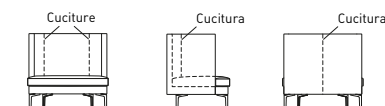

CLAN

design Piero Lissoni

Sofas and armchairs with fir honeycomb structure; for the sofas base in poplar plywood with inserted 25x25 mm section tubular steel frame, painted with epoxy powders; for the armchairs base in plywood only. In both versions belted seat with rubber-covered elastic strip springing. Padding in differentiated density polyurethane foam and cover in 100% polyether coupled with thermos-fixed polyamide velveteen backing. Seat cushion in differentiated-density polyurethane foam, covered with a polyester fibre cover with ago-treatment and resin bonding with polyamide velveteen backing. Support cushions 42x42 cm for armchairs, 50x50 cm or 50x70 cm for sofas, made of washed and sterilised goose down, enclosed in separate sectors.

Feet made of laser-cut sheet steel, painted with epoxy powders in gunmetal grey or burnished colour.

Floor support guaranteed by thermoplastic material supports.

Leather or fabric upholstery fully removable by means of zips and Velcro straps.

Seat depth: Clan PICCOLA 45/66 cm;

Clan Grande 59 cm;

Clan Bassa 71 cm;

Clan Alta 71 cm.

Sofa 83 - 84 - 85 cm.

Feet

Gunmetal Grey
Lacquering

Burnished
Painting

Notes

For the Clan Bassa and Clan Alta armchairs upholstered in textured or striped fabrics and leather, the inner back upholstery is made with two seams, while the outer upholstery has one central seam. For all sofa sizes, the covers are always made with two inner and two outer seams.

According to the product shape, some coverings cannot be used; please refer to the adaptability sheet in the "Materials" section of the website.

For leather coverings the "Leather A" or "Leather B" Maintenance Kit is included with the product.

Clan Bassa

Clan Alta

Divano 200cm

Divano 235cm

Divano 270cm