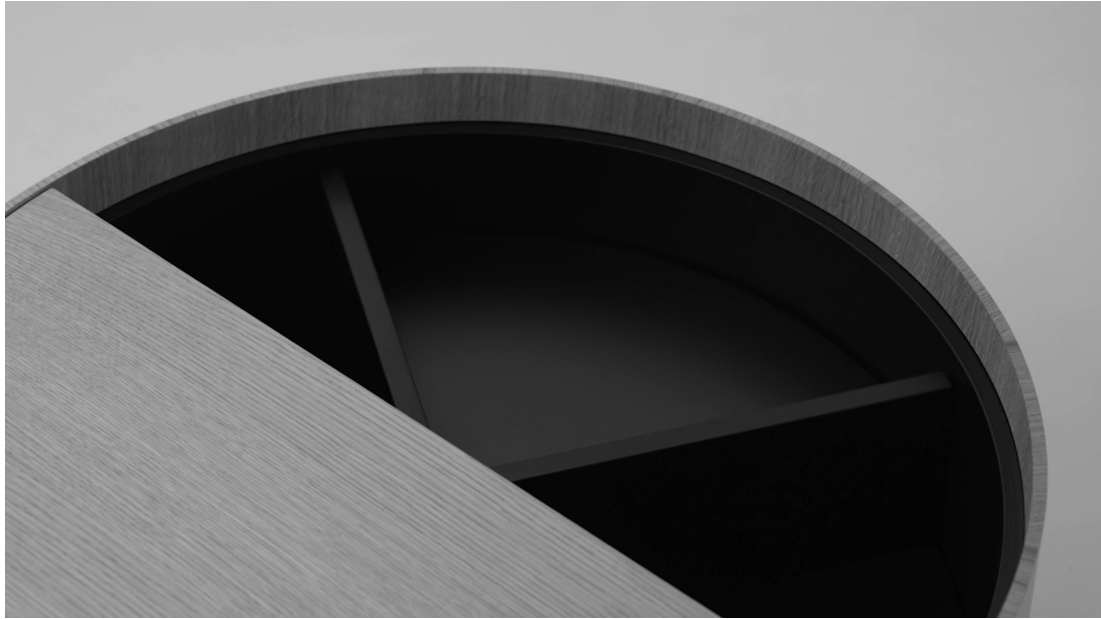

The scene is introduced by the **Moon Coffee Tables**, which evoke the celestial body in its various phases and transformations. As Earth's satellite, this mysterious planet becomes both a representative and symbol of the key characteristics of this family of furnishings: rotation, purity, and circularity. While the first one allows for the concealment and simultaneous revelation of functional storage compartments, the others contribute to essential and absolute silhouettes that highlight the elegance of wood.

Curves also define the **Greene** sofa, embracing while conveying the idea of dynamism. Its sinuous profile recalls the fluid patterns traced on snowy landscapes: a rhythmic flow that is recurring yet never monotonous. The essence of this upholstered piece is a call to comfort, an invitation to be carried away and hugged by soft yet impeccable relaxation.

The **Aero B** bar cabinet is a play of intersections: horizontal and vertical lines meet, alternating full and empty spaces. Every detail works together to convey a sense of lightness, reminiscent of elements that harmoniously float on water, as if suspended. This interplay with light becomes protagonist, revealing—through the sliding door—a storage compartment designed to meet the evolving needs of contemporary living.