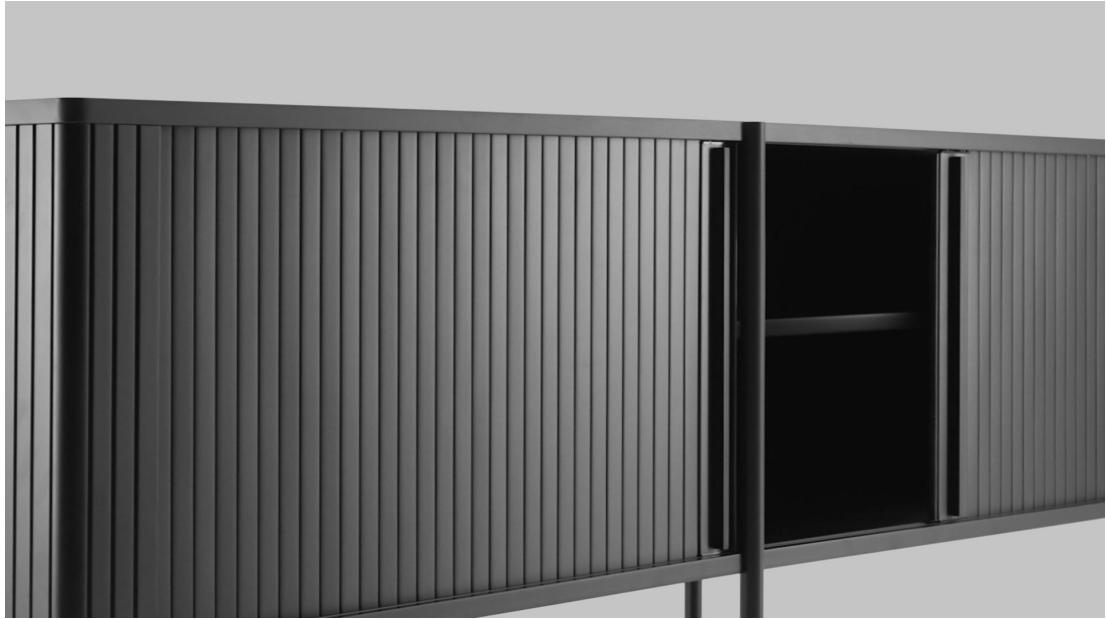

The scene is introduced by the **Moon Coffee Tables**, which evoke the celestial body in its various phases and transformations. As Earth's satellite, this mysterious planet becomes both a representative and symbol of the key characteristics of this family of furnishings: rotation, purity, and circularity. While the first one allows for the concealment and simultaneous revelation of functional storage compartments, the others contribute to essential and absolute silhouettes that highlight the elegance of wood.

Curves also define the **Greene** sofa, embracing while conveying the idea of dynamism. Its sinuous profile recalls the fluid patterns traced on snowy landscapes: a rhythmic flow that is recurring yet never monotonous. The essence of this upholstered piece is a call to comfort, an invitation to be carried away and hugged by soft yet impeccable relaxation.

The **Aero B** bar cabinet is a play of intersections: horizontal and vertical lines meet, alternating full and empty spaces. Every detail works together to convey a sense of lightness, reminiscent of elements that harmoniously float on water, as if suspended. This interplay with light becomes protagonist, revealing—through the sliding door—a storage compartment designed to meet the evolving needs of contemporary living.