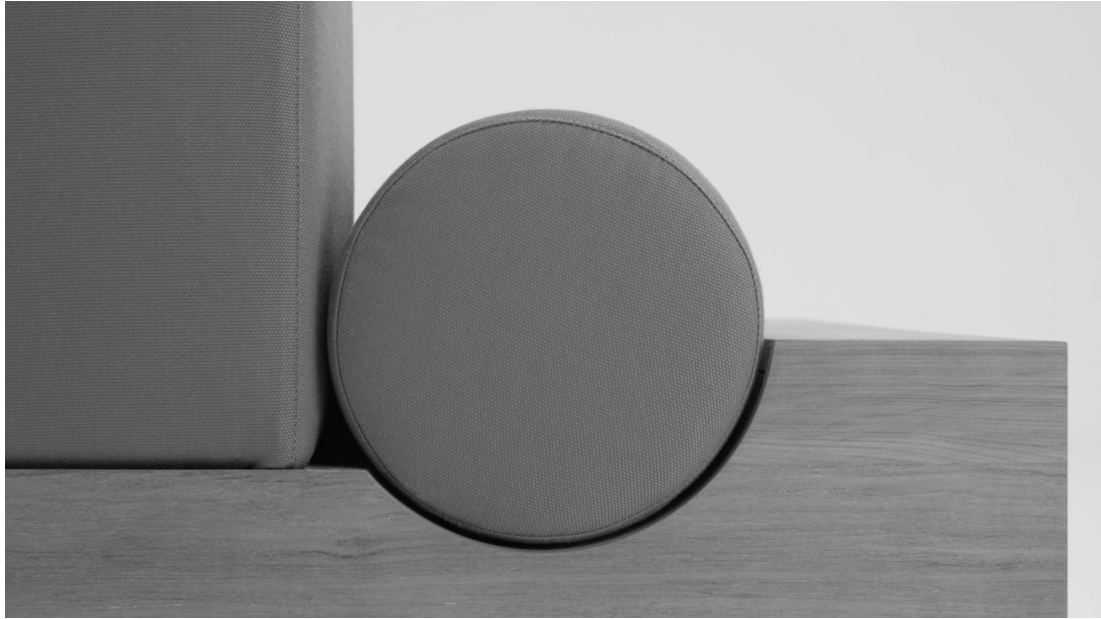

Flowing and soft lines characterize the **Bubble Rock** sofa, evoking the essence of smooth pebbles and moving water droplets. Its materiality recalls stones sculpted by time, while the sinuous details make it a functional sculpture, ideal for ambiances where aesthetics and comfort meet.

The shape of the **Galileo** mirror reflects the harmony of natural movements, such as the pendulum's swing or the traces left by incessant play in water. Its refined and meditative presence adds balance to spaces, making it a piece of furniture ready to oscillate and reflect the world in its many facets.

With the **Rod** sofa, lightness and nature merge in perfect dialogue. The upholstery is irregular and mottled, while the thin legs make it resemble an island of ice floating on water, creating a suspended and intangible visual effect. A synthesis of elegance and simplicity.

Cylindrical references inspire some details of the **Kasbah** sofa, like images of distant landscapes and long hidden tunnels. The base that supports the bolster cushion, enriched with a series of chinks, evokes the continuous movement of a road, offering a refuge that blends dynamism and comfort in an intriguing dialogue.