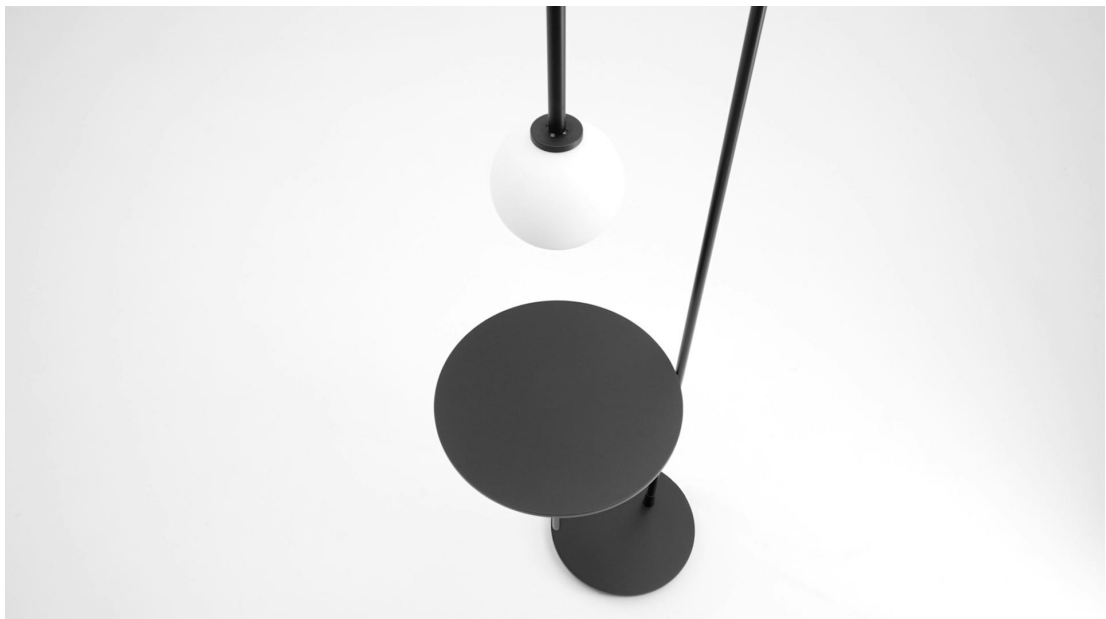

Flowing and soft lines characterize the **Bubble Rock** sofa, evoking the essence of smooth pebbles and moving water droplets. Its materiality recalls stones sculpted by time, while the sinuous details make it a functional sculpture, ideal for ambiances where aesthetics and comfort meet.

The shape of the **Galileo** mirror reflects the harmony of natural movements, such as the pendulum's swing or the traces left by incessant play in water. Its refined and meditative presence adds balance to spaces, making it a piece of furniture ready to oscillate and reflect the world in its many facets.

With the **Rod** sofa, lightness and nature merge in perfect dialogue. The upholstery is irregular and mottled, while the thin legs make it resemble an island of ice floating on water, creating a suspended and intangible visual effect. A synthesis of elegance and simplicity.

An evocative allure accompanies the **Light with a table** lamp, which, with its lamppost-like structure, illuminates like a beacon. The luminous sphere at the top recalls the Moon, spreading a suggestive and poetic atmosphere, capable of transforming the environment into a place full of charm.